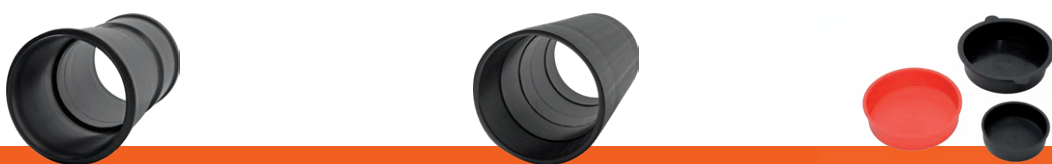

Accessories for corrugated double - wall pipes (RODO, RODK, RODK-UV, RODOH, ROD-VENT)

Ø D [mm]	Gasket URD		Connector ZRD		Separator PD		Internal cup ZSRD WEW	
	index	Item / pack	index	Item / pack	index	Item / pack	index	Item / pack
40			10214	20				
50	10206	50	10202	20			10210	1
63	11837	50	11840*	20				
75	10207	100	10203	20			10211	1
90	11673	50	11639	20			11892	1
110	10208	50	10204	30	11672	20	10212	1
160	10209	30	10205	14	11010	1	10213	1
232			11675	10			11687*	1

* product available on request at the minimum production requirement

Gasket URD - seals the connection between the pipe and the connector. Protects against sand and moisture.

Connector ZRD - provides durable and tear-resistant connections of double-wall pipes. Together with the gasket protects the inside of the pipe against water, moisture and sand.

Separator PD - for laying pipes in the communication route.

Internal cap ZSRD WEW - protects inside of the pipe against dirt during storage and transport.

Accessories for smooth casing pipes (ROS-Z, ROS-ZK, ROS-M, ROSc-M, ROS-Zł, ROS-D)

* product available on request at the minimum production requirement

Connector ZROS - connector for rigid pipes. Protects inside of the pipe against sand.

Connector ZSROS - connector for rigid pipes, strengthened, with gasket. Protects the inside of the pipe against sand and moisture.